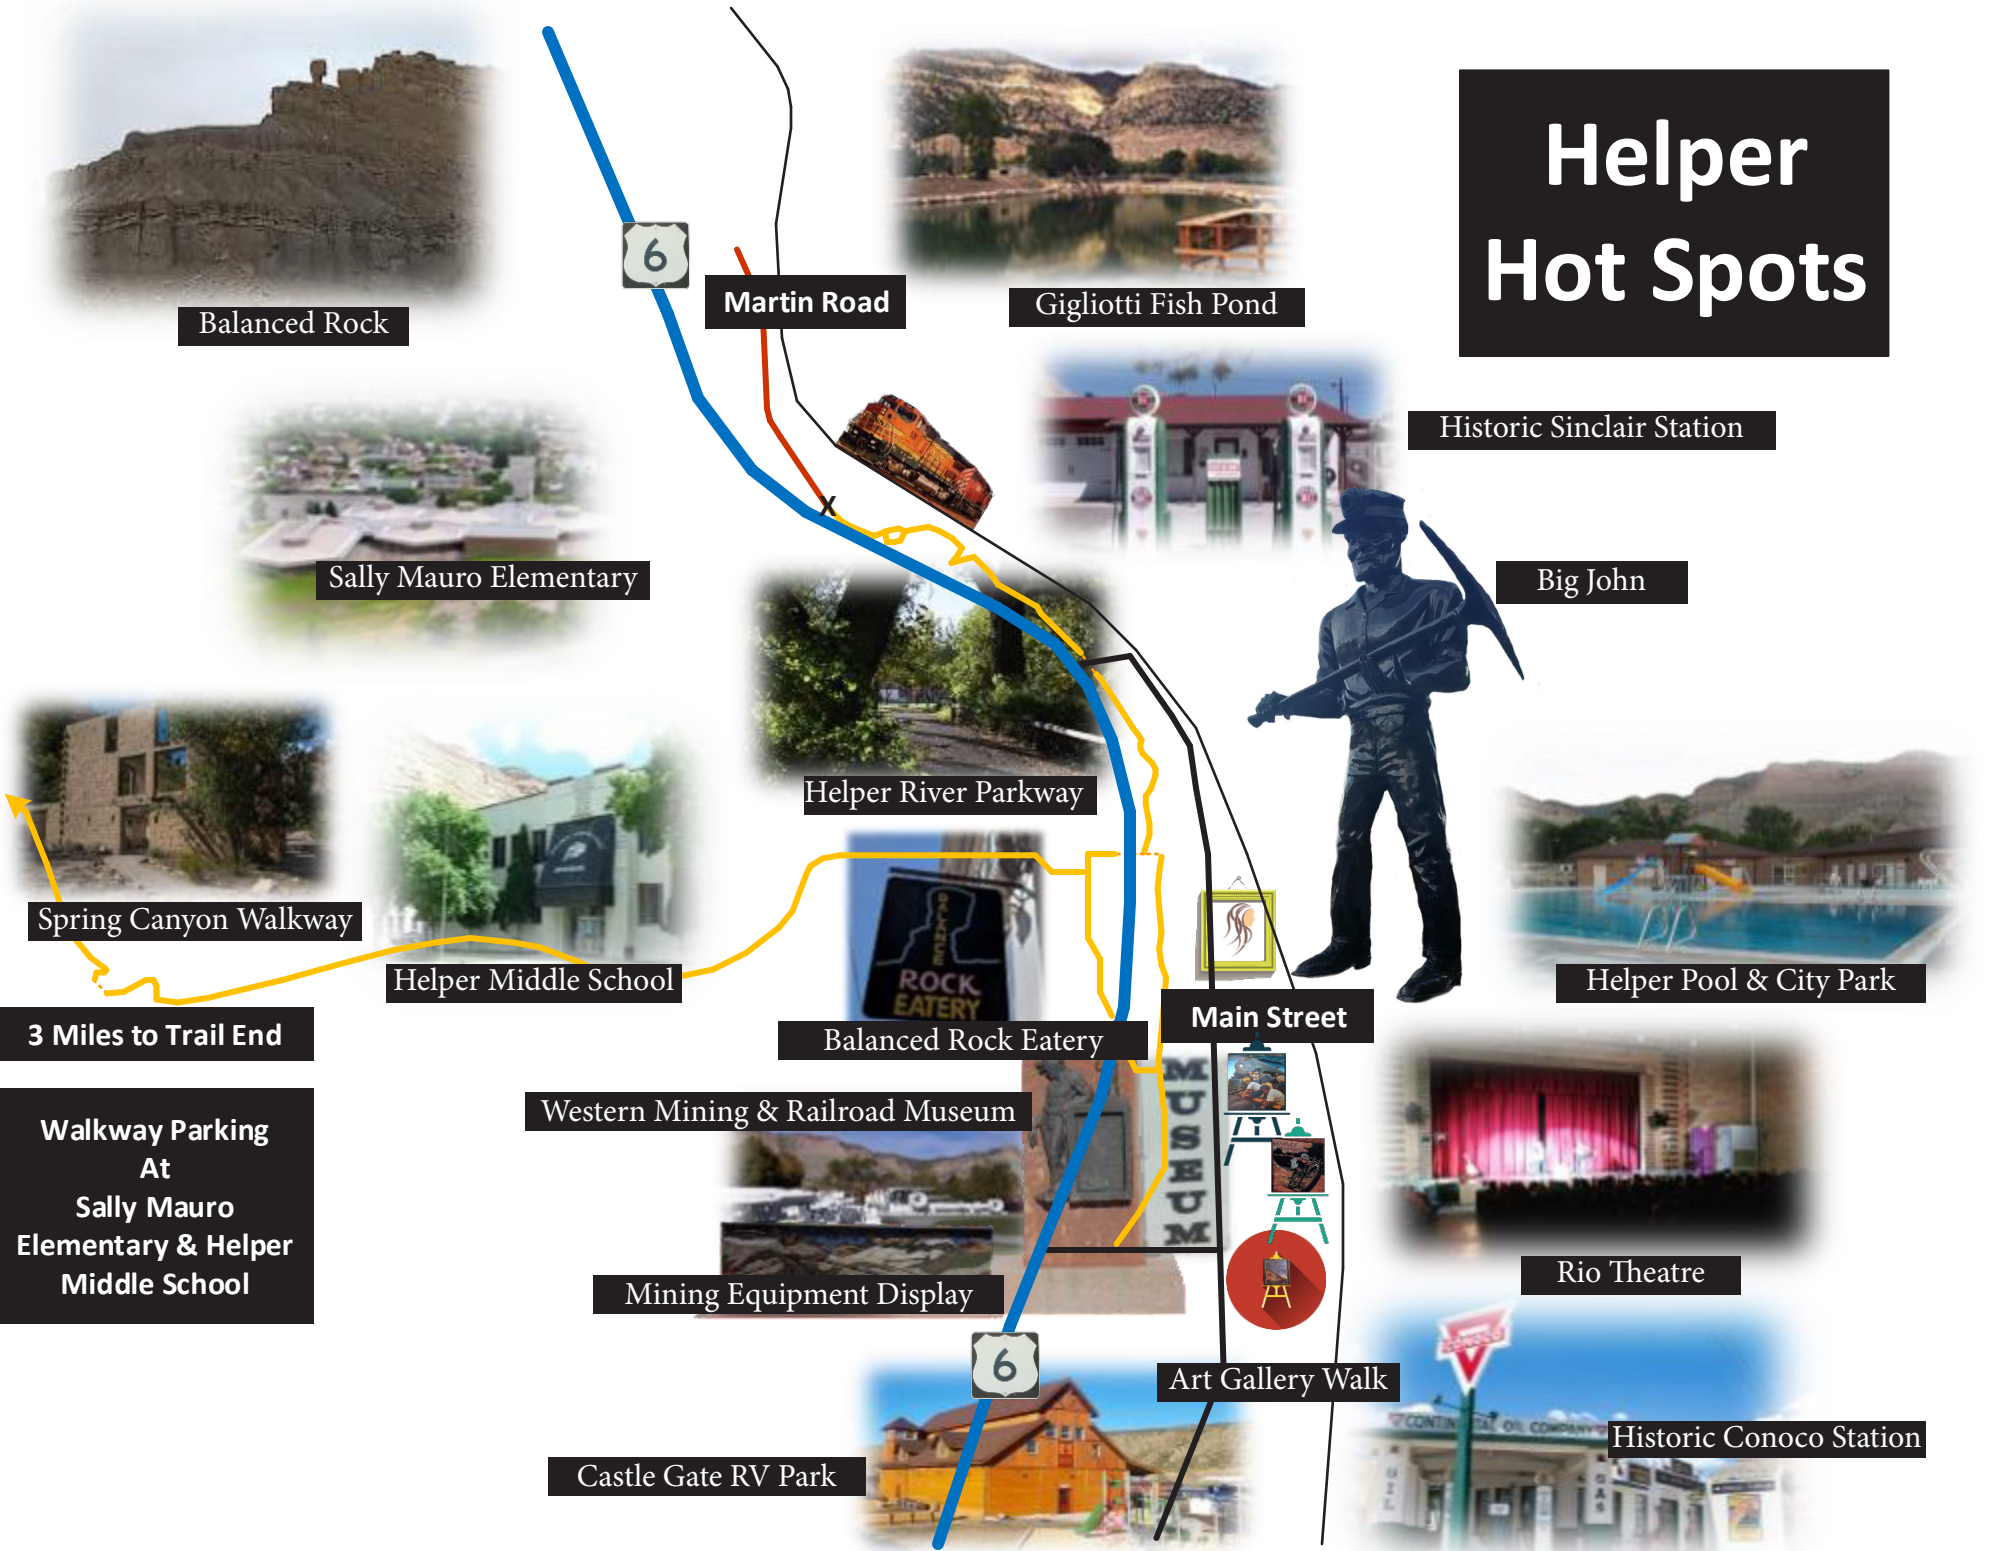

# Helper Hot Spots

Balanced Rock

Martin Road

Gigliotti Fish Pond

Historic Sinclair Station

Sally Mauro Elementary

Big John

Spring Canyon Walkway

Helper River Parkway

Helper Pool & City Park

Helper Middle School

3 Miles to Trail End

Balanced Rock Eatery

Main Street

Walkway Parking At Sally Mauro Elementary & Helper Middle School

Western Mining & Railroad Museum

Mining Equipment Display

Rio Theatre

6

Art Gallery Walk

Historic Conoco Station

Castle Gate RV Park